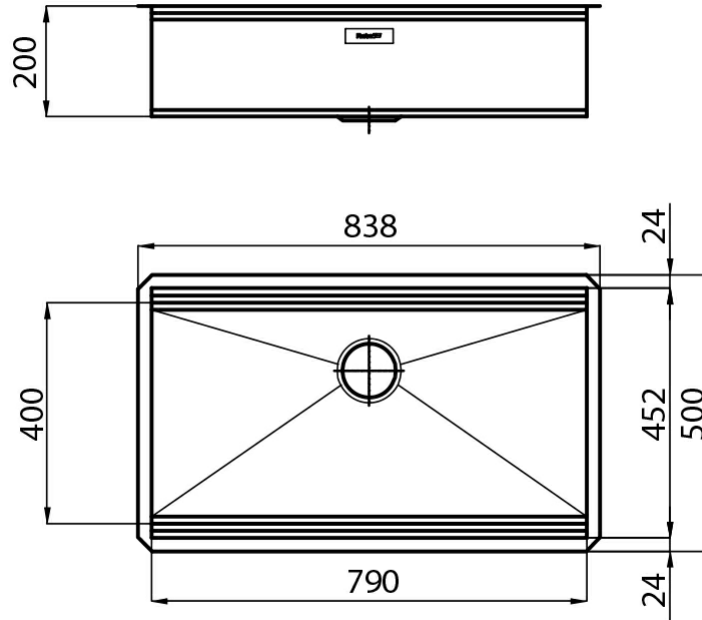

Dimensions